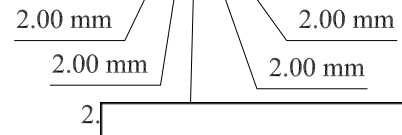

Each scintillator & waveguide set is identical. There are 120 sets of 5 (600 scintillators in total). This diagram shows 2 sets of 5.

AUTHOR Brendan Krueger		P.I. Richard Jones.	
TITLE Scintillator and Waveguide Segment for Tagger Microscope			
SIZE A	JOB NUMBER	DWG NO	REV
SCALE 1 in = 32 mm	SHEET		