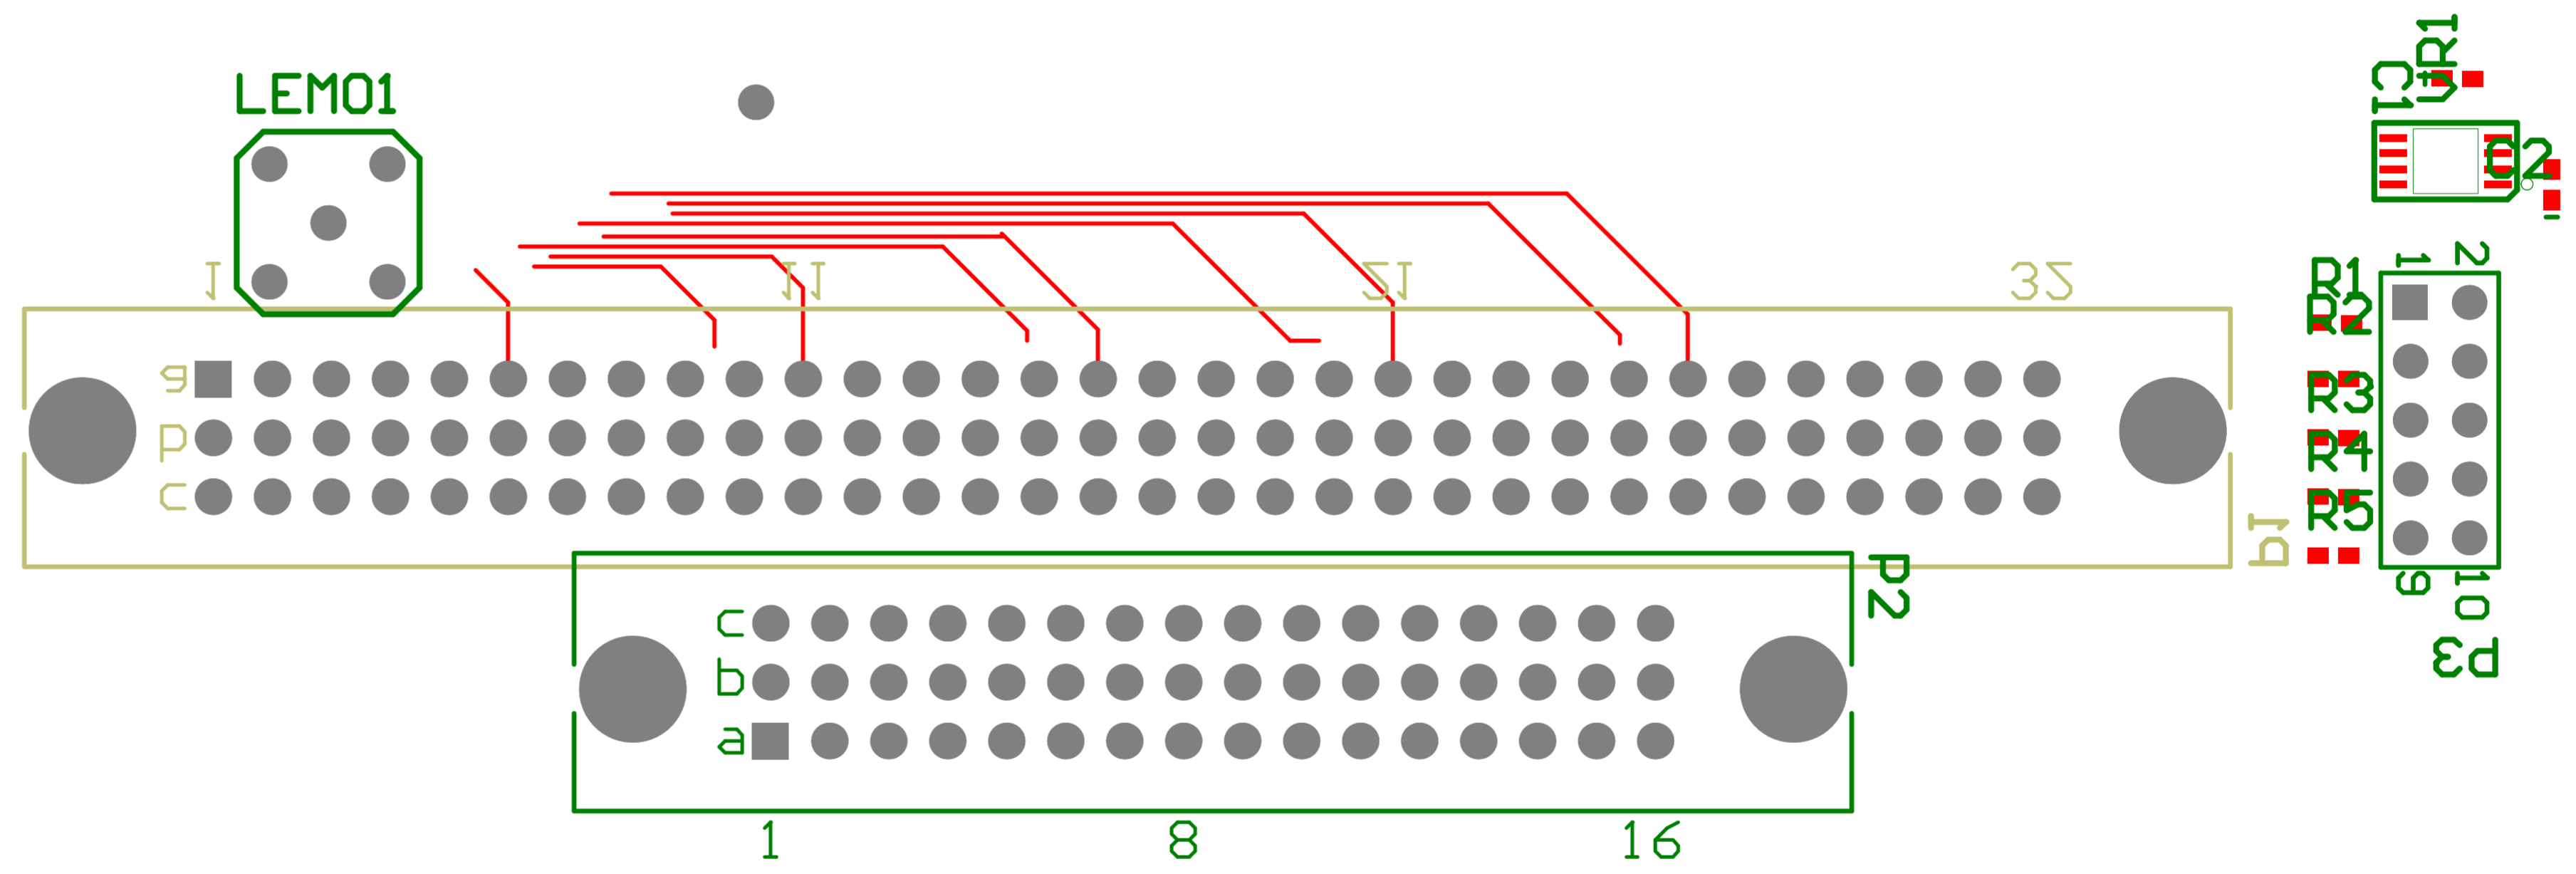

# Tagger Microscope Backplane

Version 1.0  
Designed by UCONN Jones Lab  
For USOE BlueX Experiment  
Thomas Jefferson Nat'l Lab  
Newport News, VA

LEM01 LEM02 LEM03 LEM04 LEM05 LEM06

LEM07 LEM08 LEM09 LEM010 LEM011