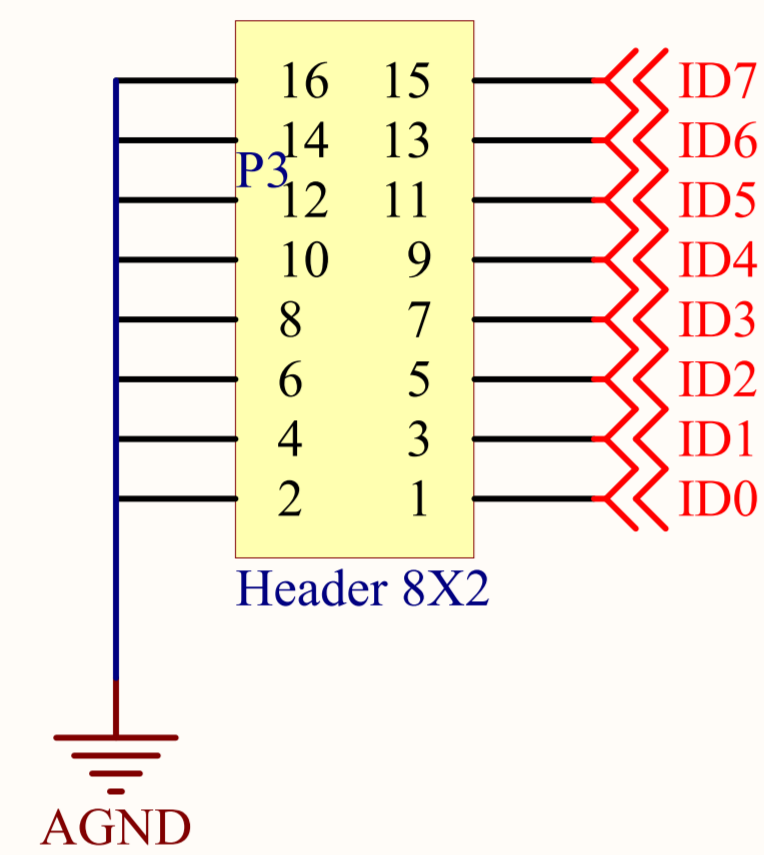

Title		
Size	Number	Revision
A		
Date:	5/15/2010	Sheet of
File:	C:\Documents and Settings\...\Analog Connectors	Doc

Title		
Size	Number	Revision
A		
Date:	5/15/2010	Sheet of
File:	C:\Documents and Settings\...\Digital Connected	DocuBoc