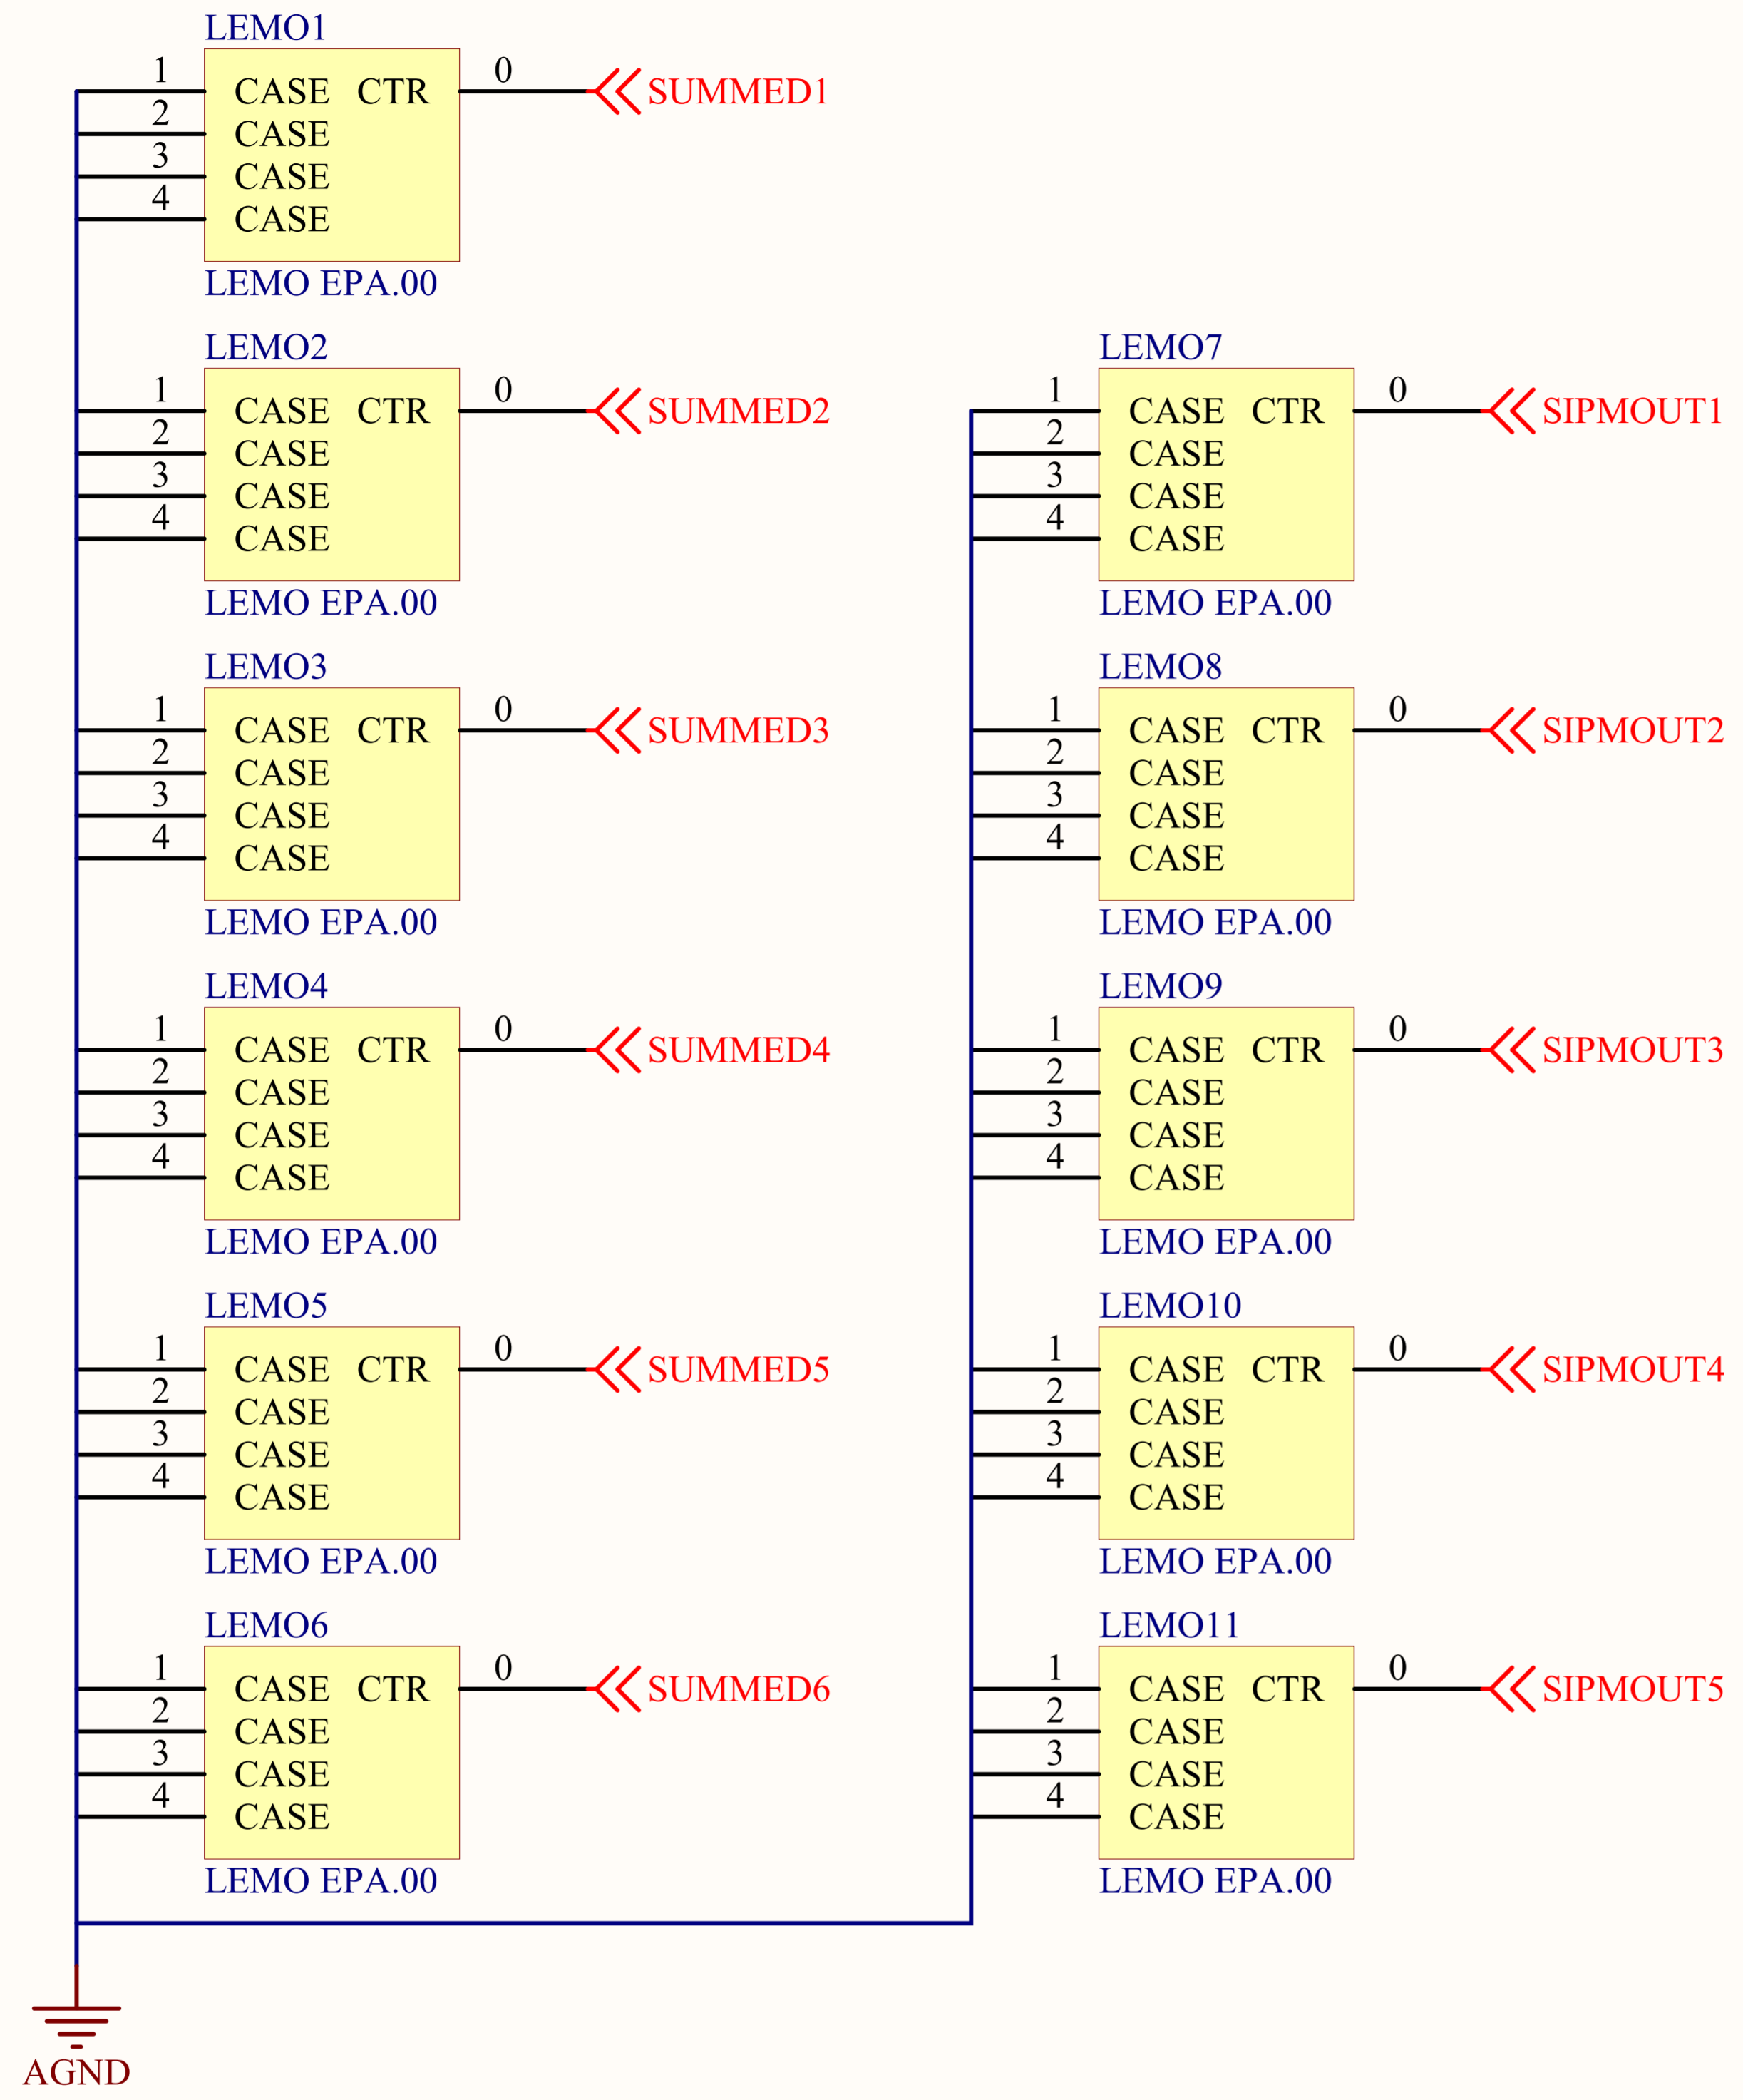

Title		
Size	Number	Revision
A		
Date:	5/15/2010	Sheet of
File:	C:\Documents and Settings\...\LEMO.SchDoc	Drawn By: