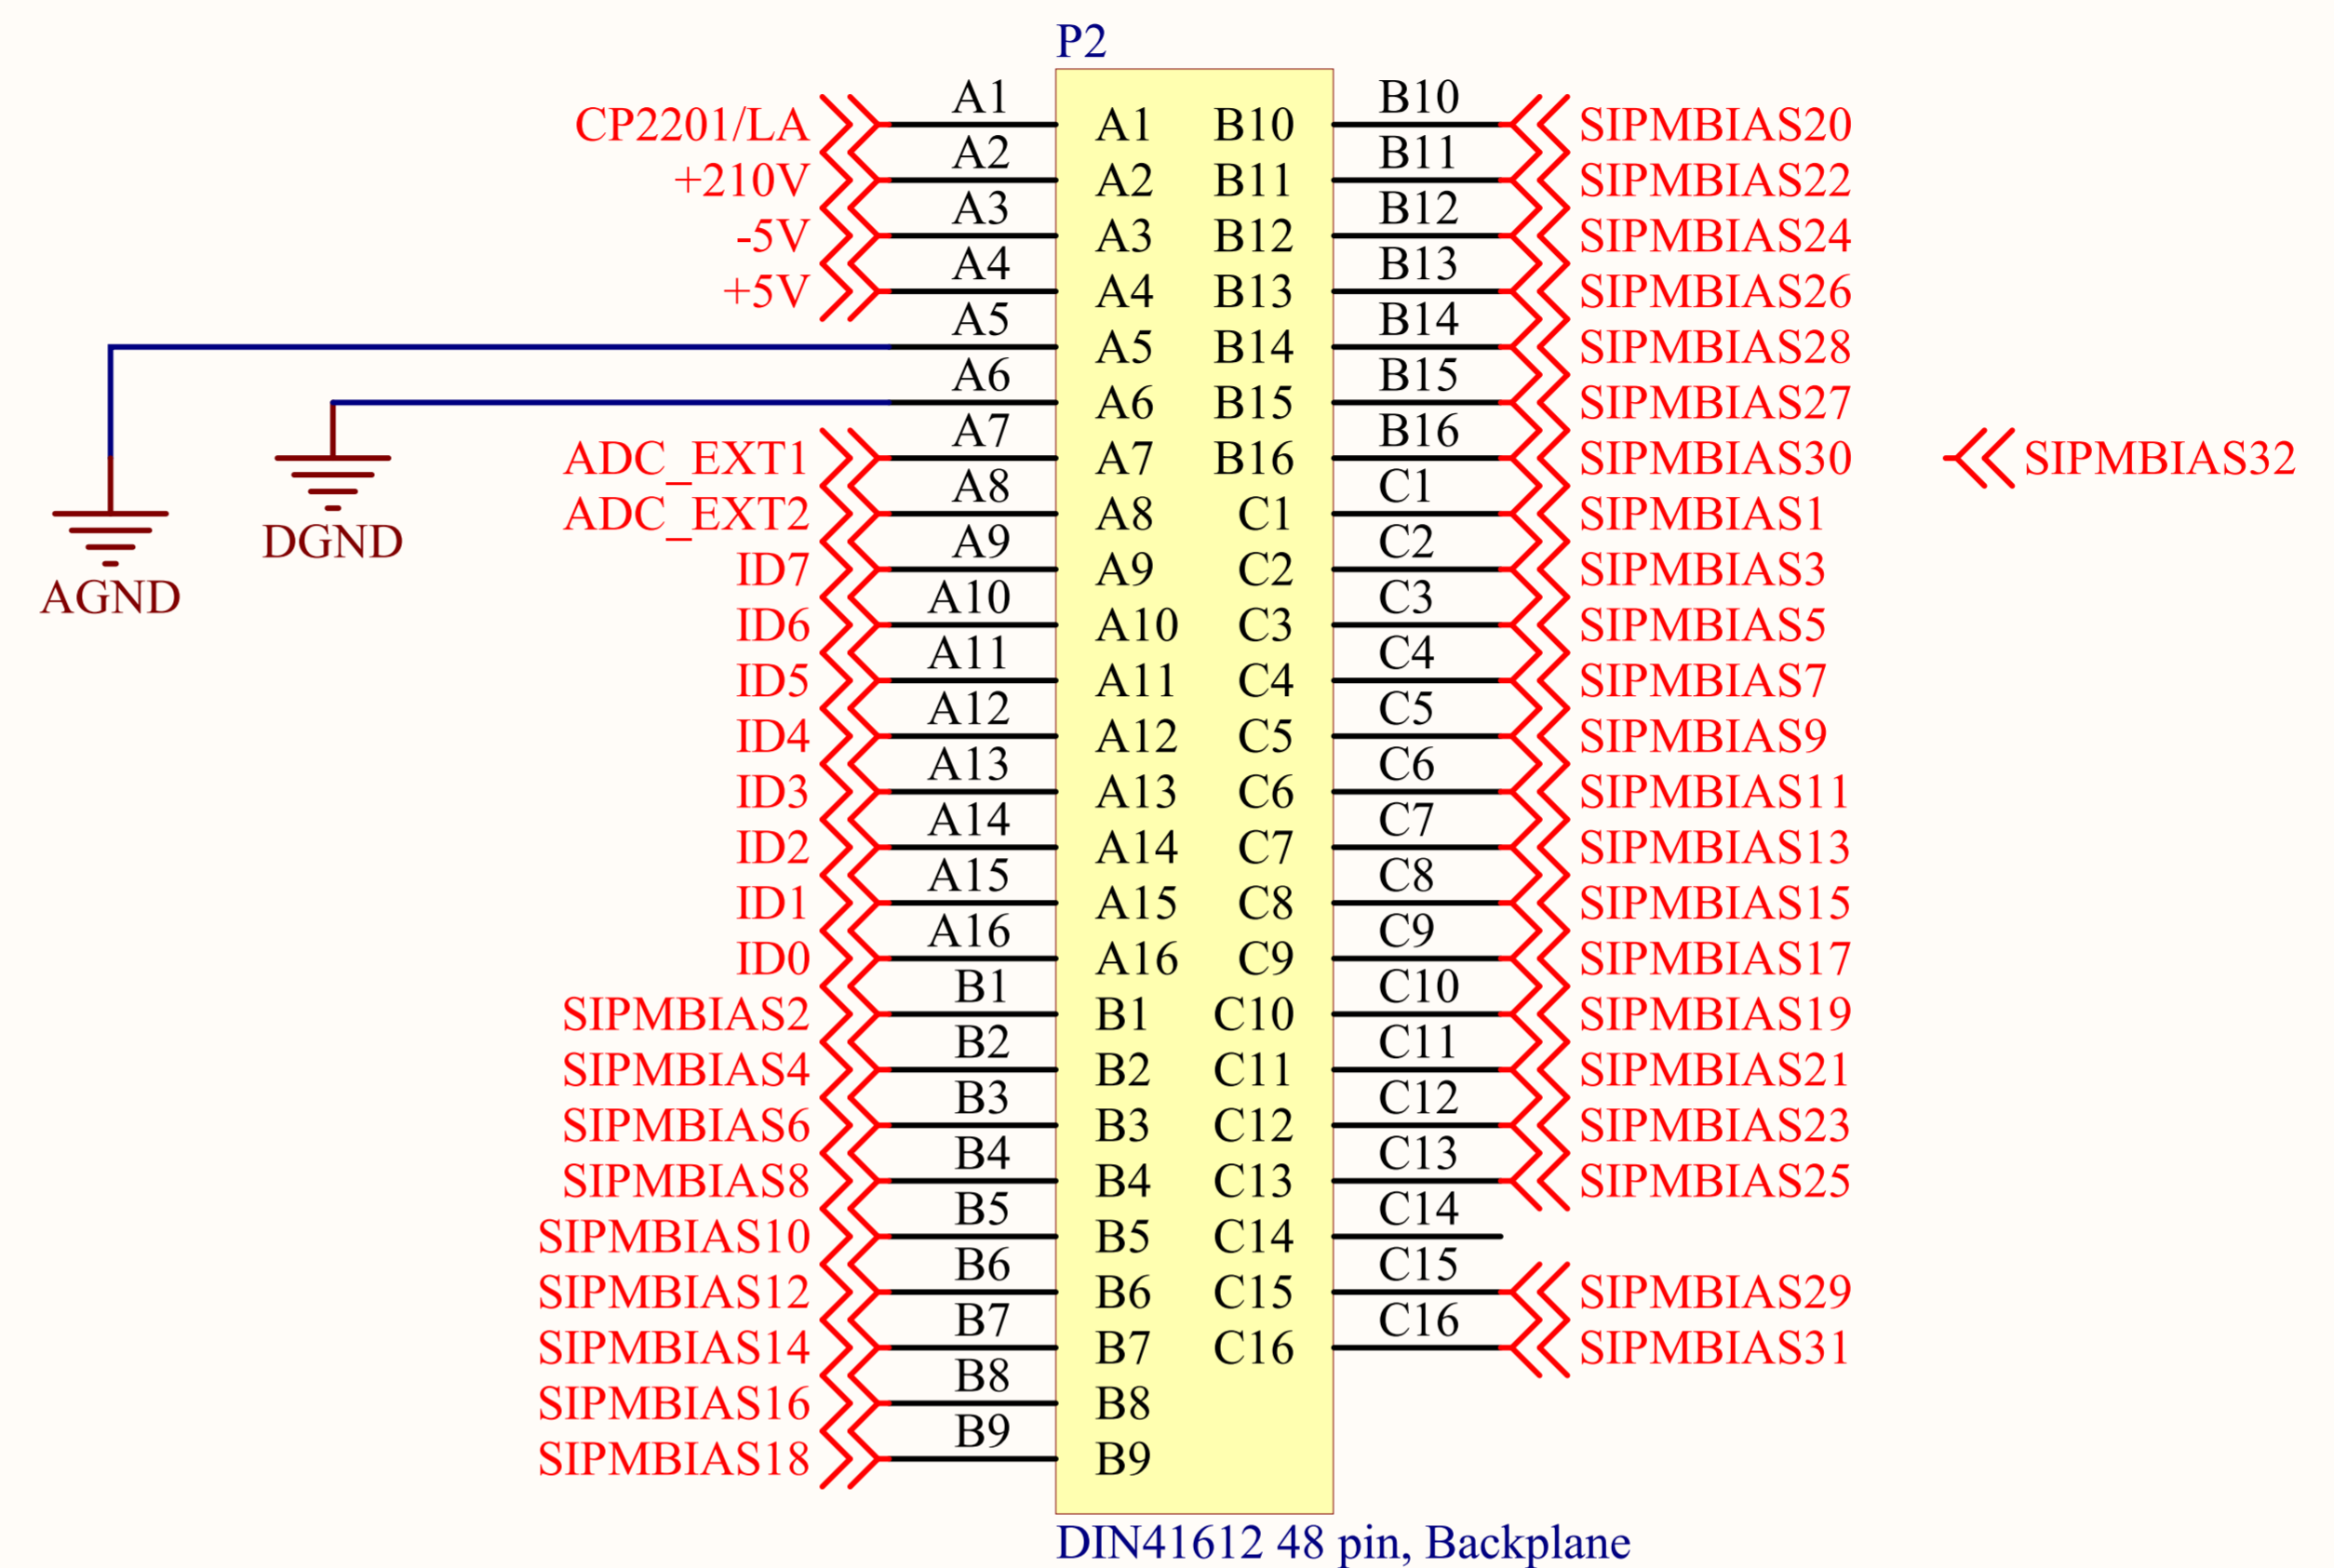

Title		
Size	Number	Revision
A		
Date:	5/15/2010	Sheet of
File:	C:\Documents and Settings\...\Digital Connected	DocuBoc