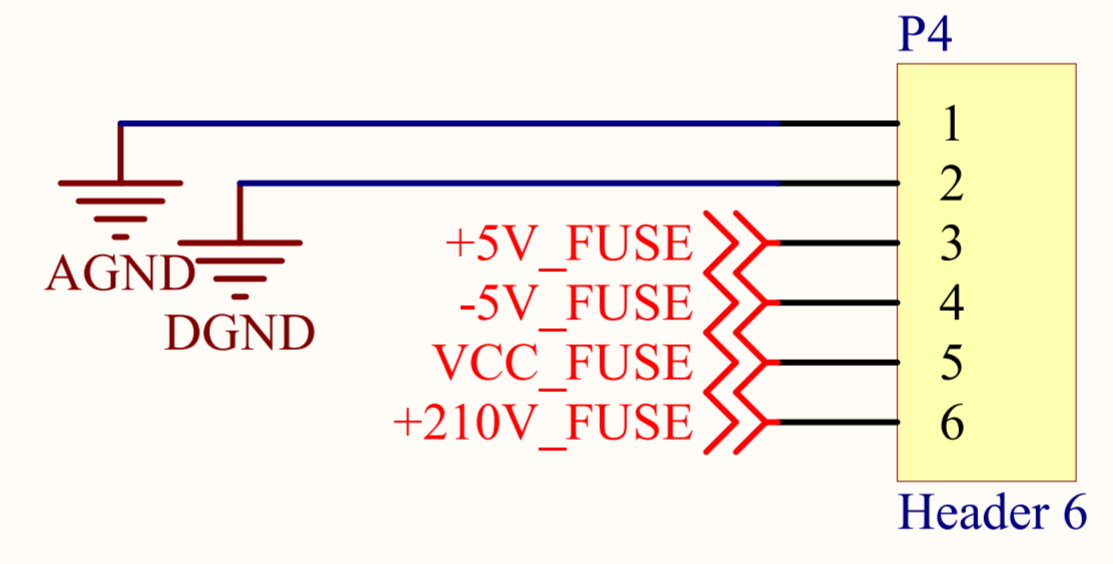

Title		
Size	Number	Revision
A		
Date:	5/15/2010	Sheet of
File:	C:\Documents and Settings\...\LEMO.SchDoc	Drawn By: