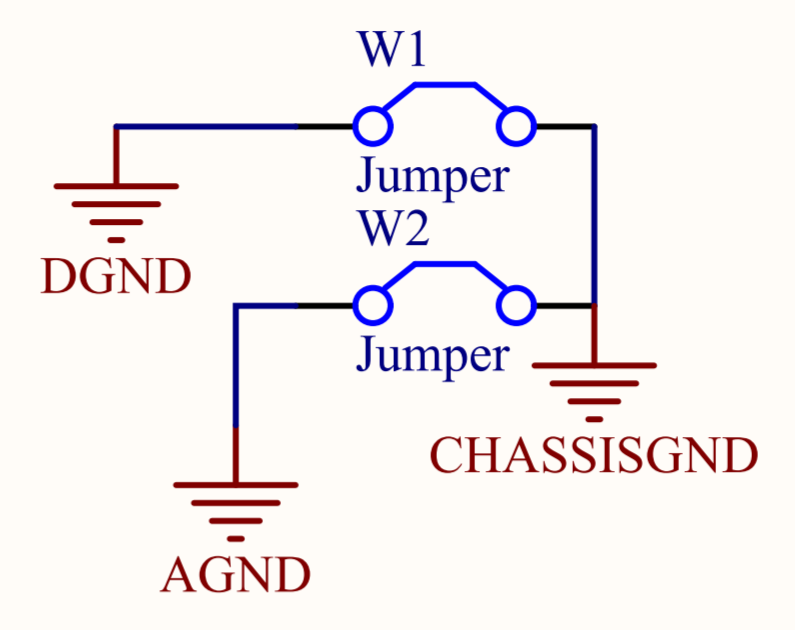

Title		
Size	Number	Revision
A		
Date:	5/15/2010	Sheet of
File:	C:\Documents and Settings\...\LEMO.SchDoc	Drawn By: