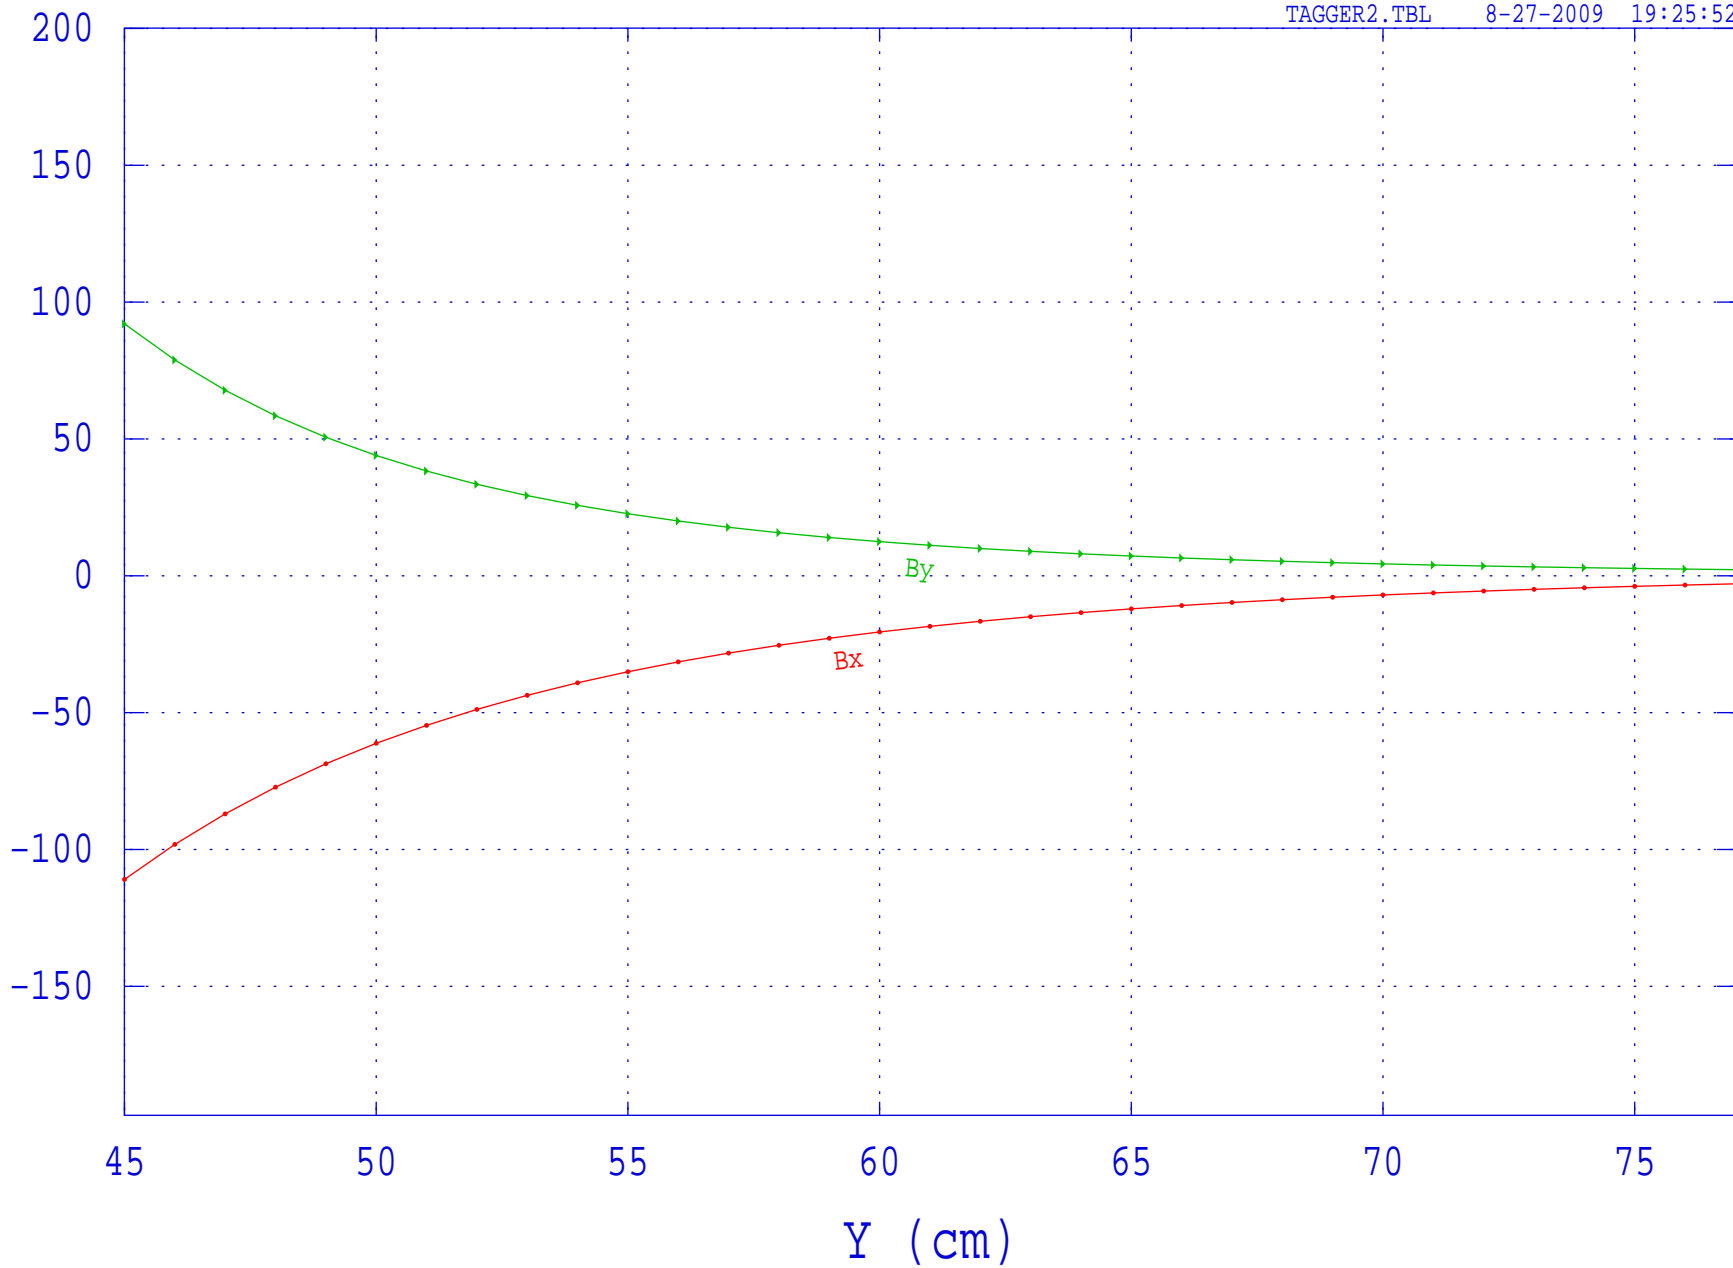

Magnetic field data from file TAGGER\_D\_HALF\_1006\_01.AM  
Problem title line 1: Hall D Tagger Magnet, steel 1006

Magnetic field data from file TAGGER\_D\_HALF\_1006\_01.AM  
Problem title line 1: Hall D Tagger Magnet, steel 1006

TAGGER1.TBL 8-27-2009 19:43:40

Magnetic field data from file TAGGER\_D\_HALF\_1006\_01.AM  
Problem title line 1: Hall D Tagger Magnet, steel 1006

TAGGER2.TBL 8-27-2009 19:25:52

Magnetic field data from file TAGGER\_D\_HALF\_1006\_01.AM  
Problem title line 1: Hall D Tagger Magnet, steel 1006