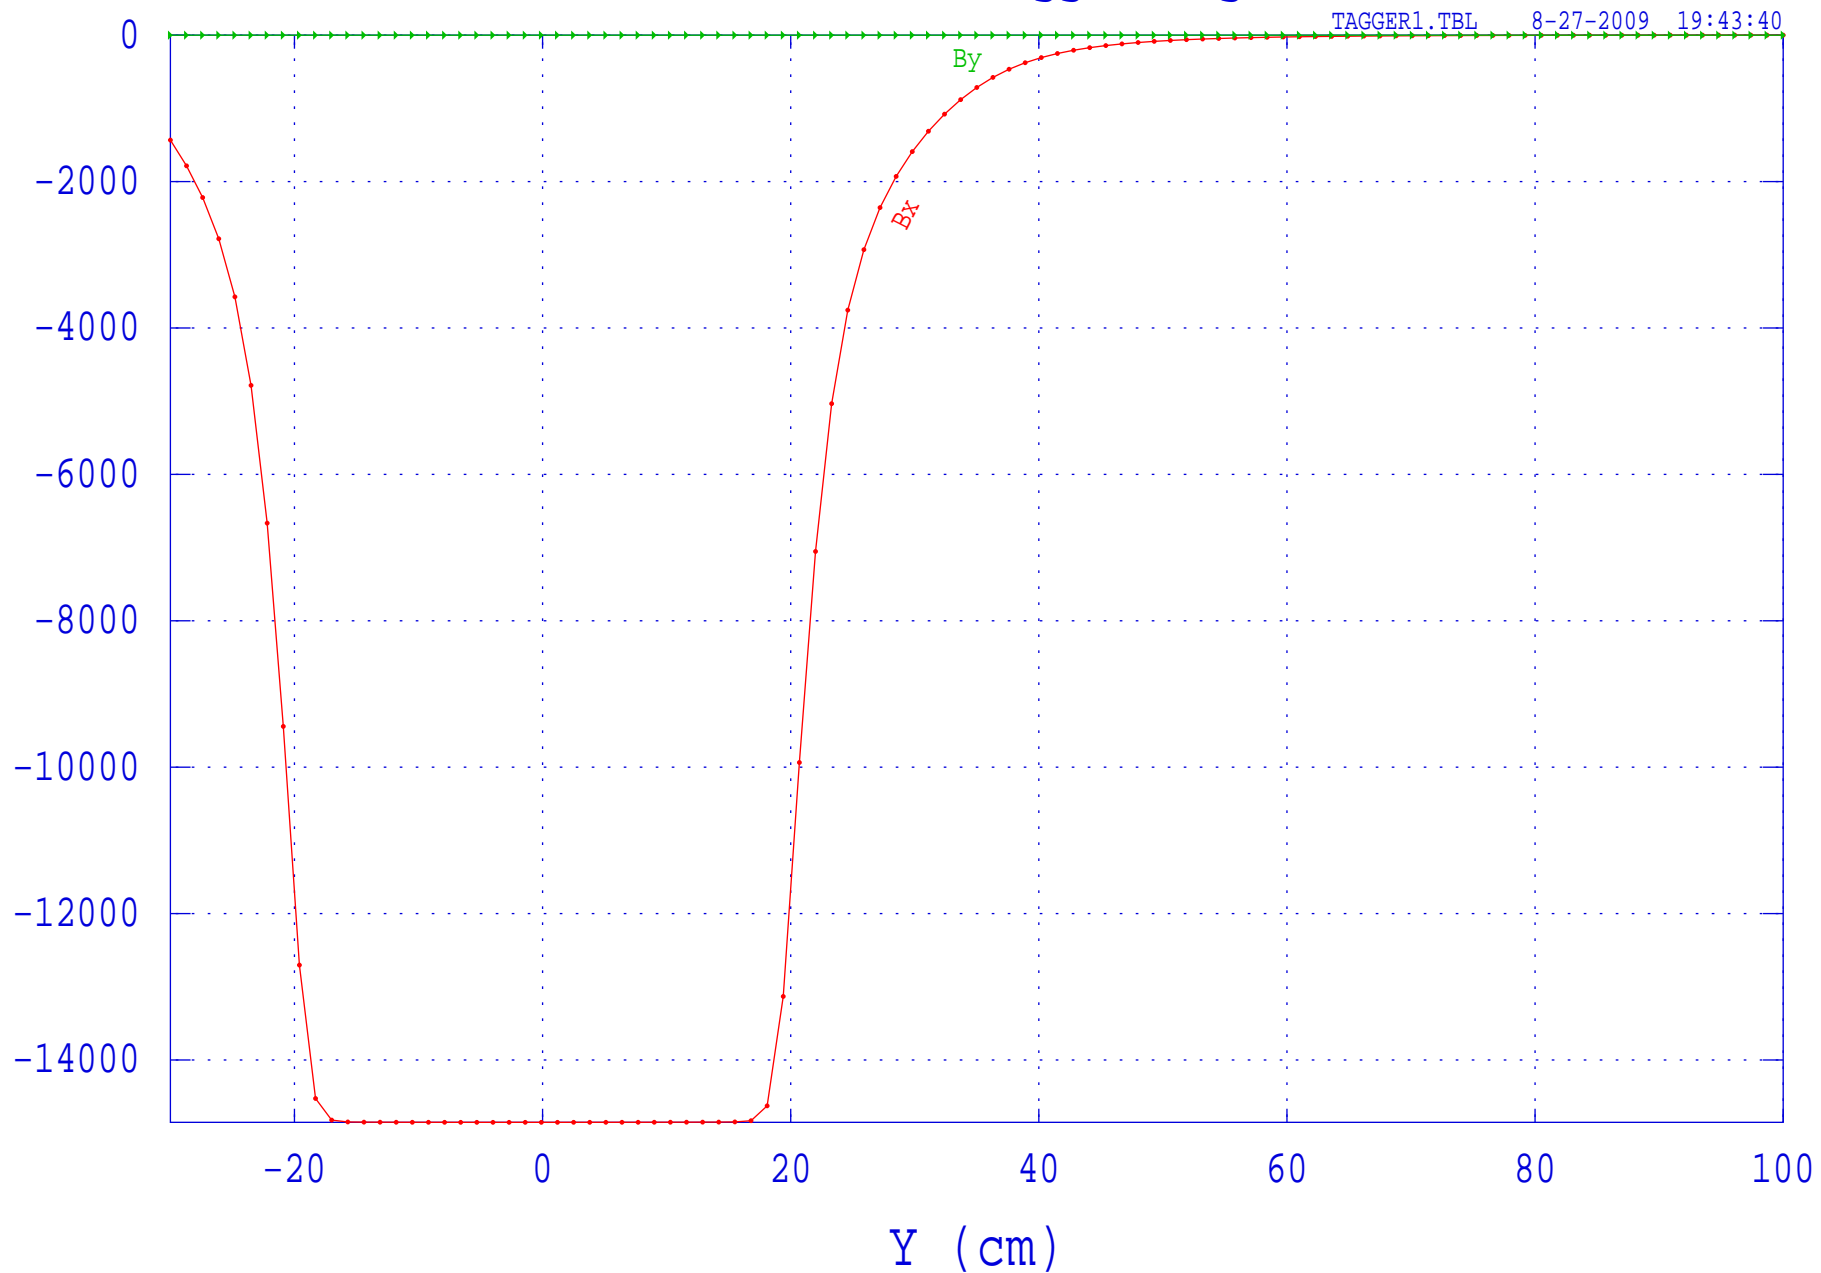

Magnetic field data from file TAGGER\_D\_HALF\_1006\_01.AM  
Problem title line 1: Hall D Tagger Magnet, steel 1006

Magnetic field data from file TAGGER\_D\_HALF\_1006\_01.AM  
Problem title line 1: Hall D Tagger Magnet, steel 1006

TAGGER1.TBL 8-27-2009 19:43:40

Magnetic field data from file TAGGER\_D\_HALF\_1006\_01.AM  
Problem title line 1: Hall D Tagger Magnet, steel 1006

TAGGER2.TBL 8-27-2009 19:25:52

Magnetic field data from file TAGGER\_D\_HALF\_1006\_01.AM  
Problem title line 1: Hall D Tagger Magnet, steel 1006