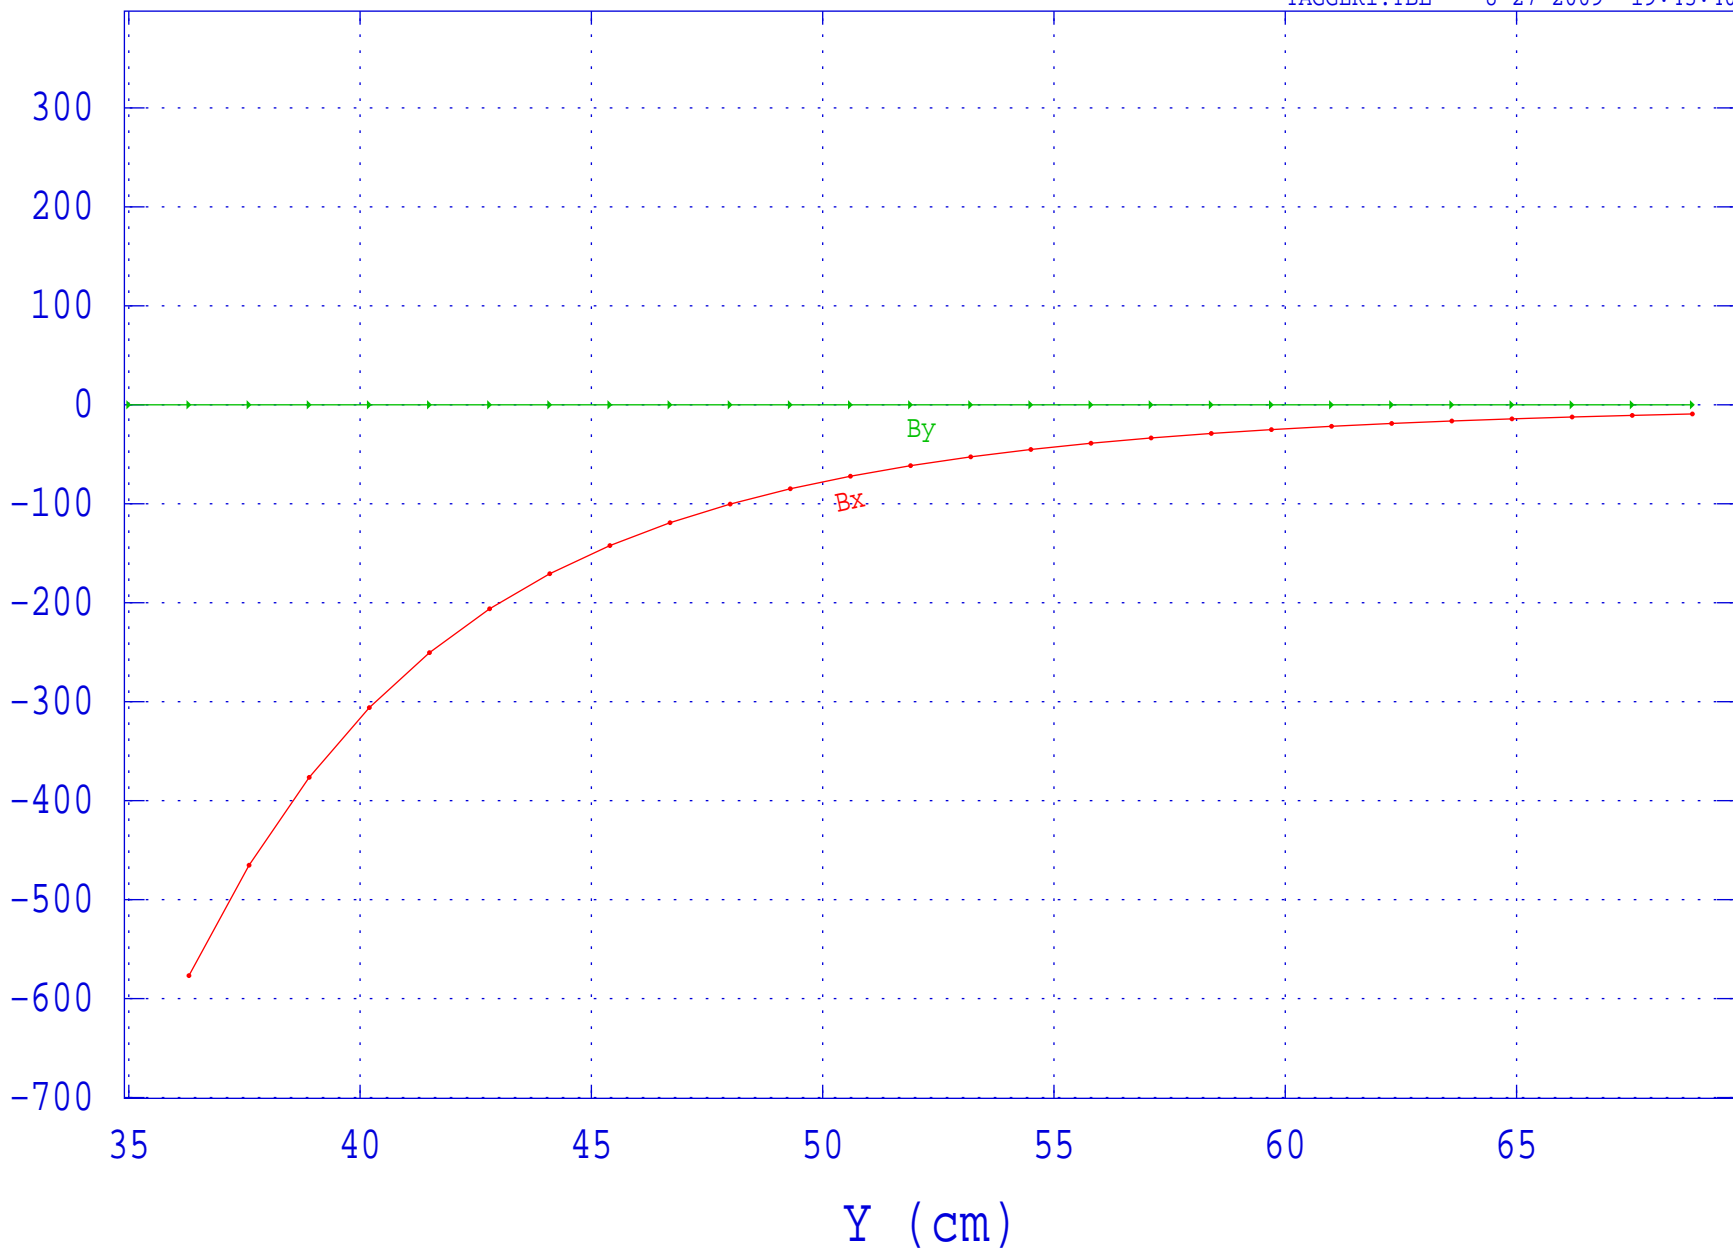

Magnetic field data from file TAGGER\_D\_HALF\_1006\_01.AM  
Problem title line 1: Hall D Tagger Magnet, steel 1006

Magnetic field data from file TAGGER\_D\_HALF\_1006\_01.AM  
Problem title line 1: Hall D Tagger Magnet, steel 1006

TAGGER1.TBL 8-27-2009 19:43:40

Magnetic field data from file TAGGER\_D\_HALF\_1006\_01.AM  
Problem title line 1: Hall D Tagger Magnet, steel 1006

TAGGER2.TBL 8-27-2009 19:25:52

Magnetic field data from file TAGGER\_D\_HALF\_1006\_01.AM  
Problem title line 1: Hall D Tagger Magnet, steel 1006