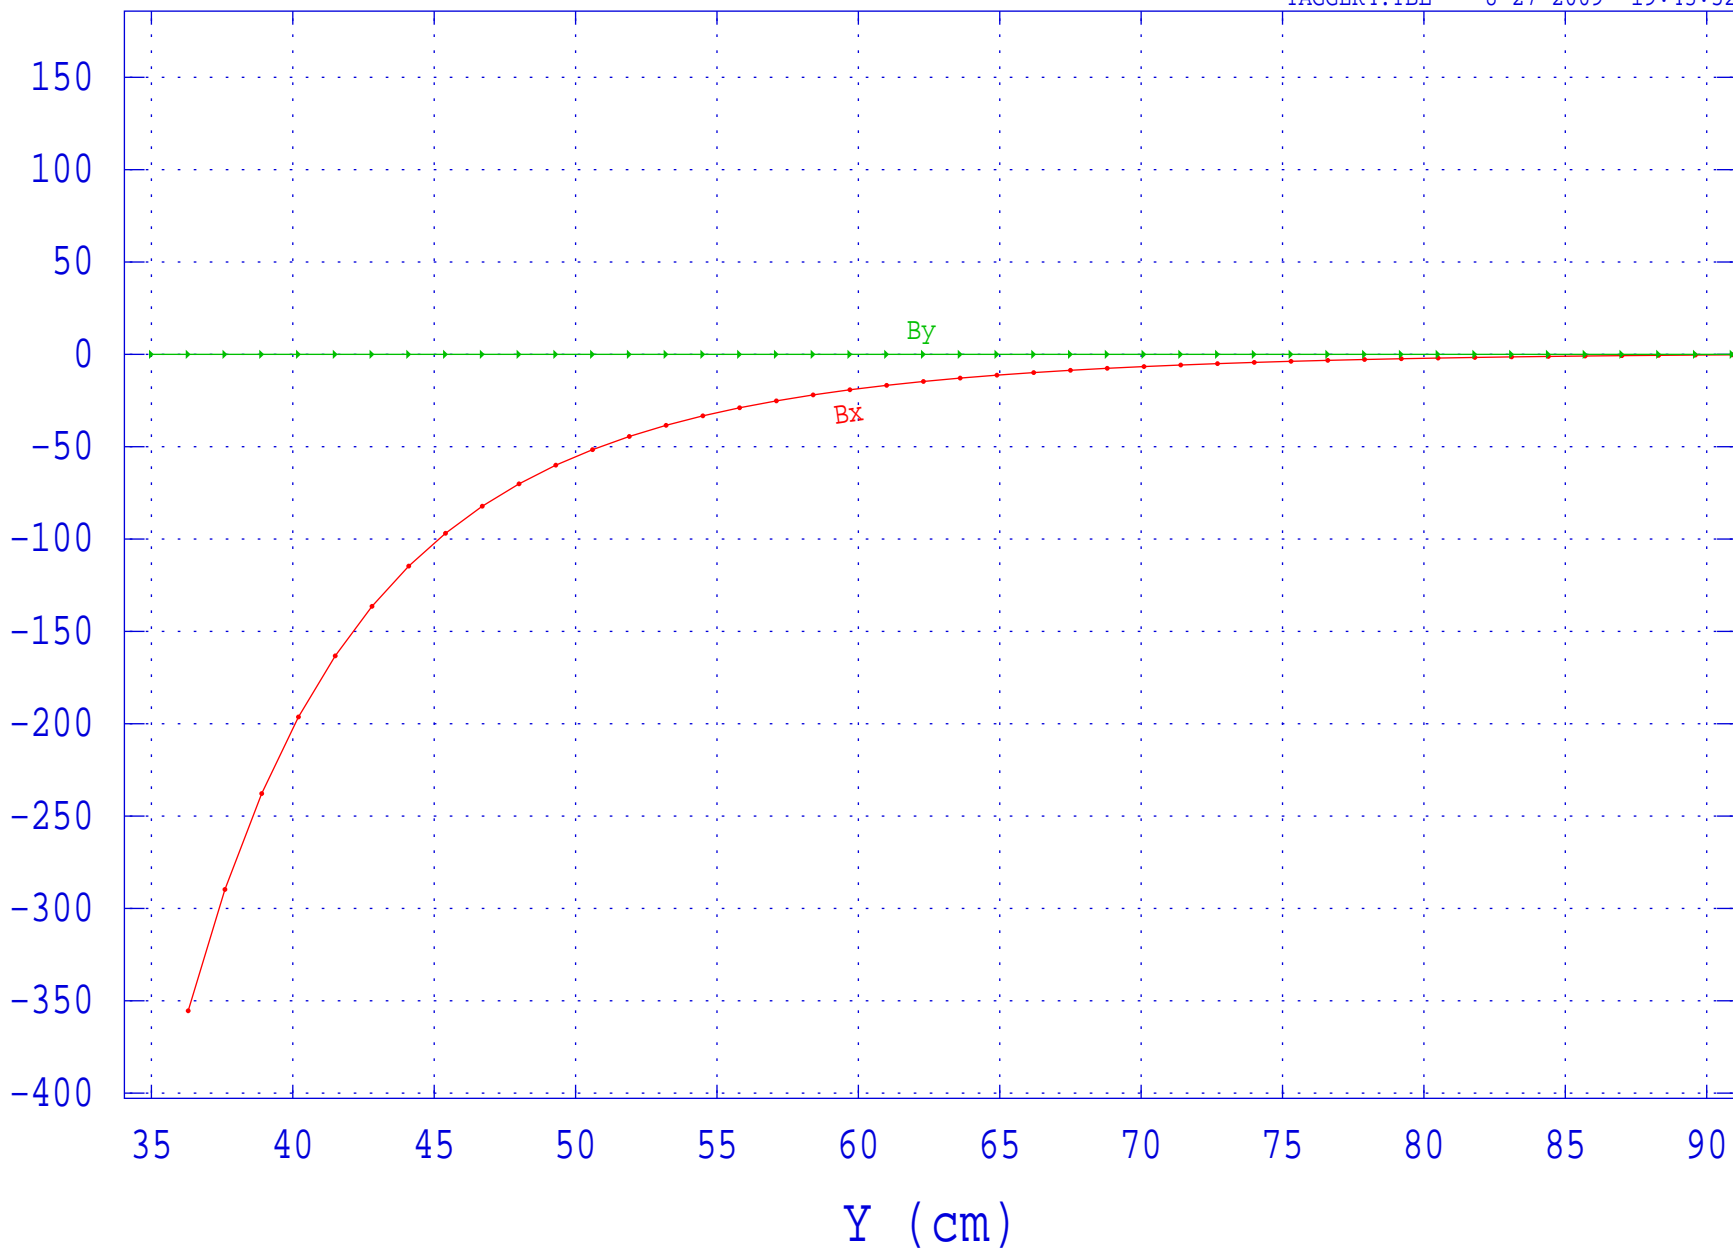

Magnetic field data from file TAGGER_D_HALF_1006_02.AM
Problem title line 1: Hall D Tagger Magnet, steel 1006

Magnetic field data from file TAGGER_D_HALF_1006_02.AM
Problem title line 1: Hall D Tagger Magnet, steel 1006

TAGGER4.TBL 8-27-2009 19:43:52

Magnetic field data from file TAGGER_D_HALF_1006_02.AM
Problem title line 1: Hall D Tagger Magnet, steel 1006

TAGGER5.TBL 8-27-2009 19:29:24

Magnetic field data from file TAGGER_D_HALF_1006_02.AM
Problem title line 1: Hall D Tagger Magnet, steel 1006