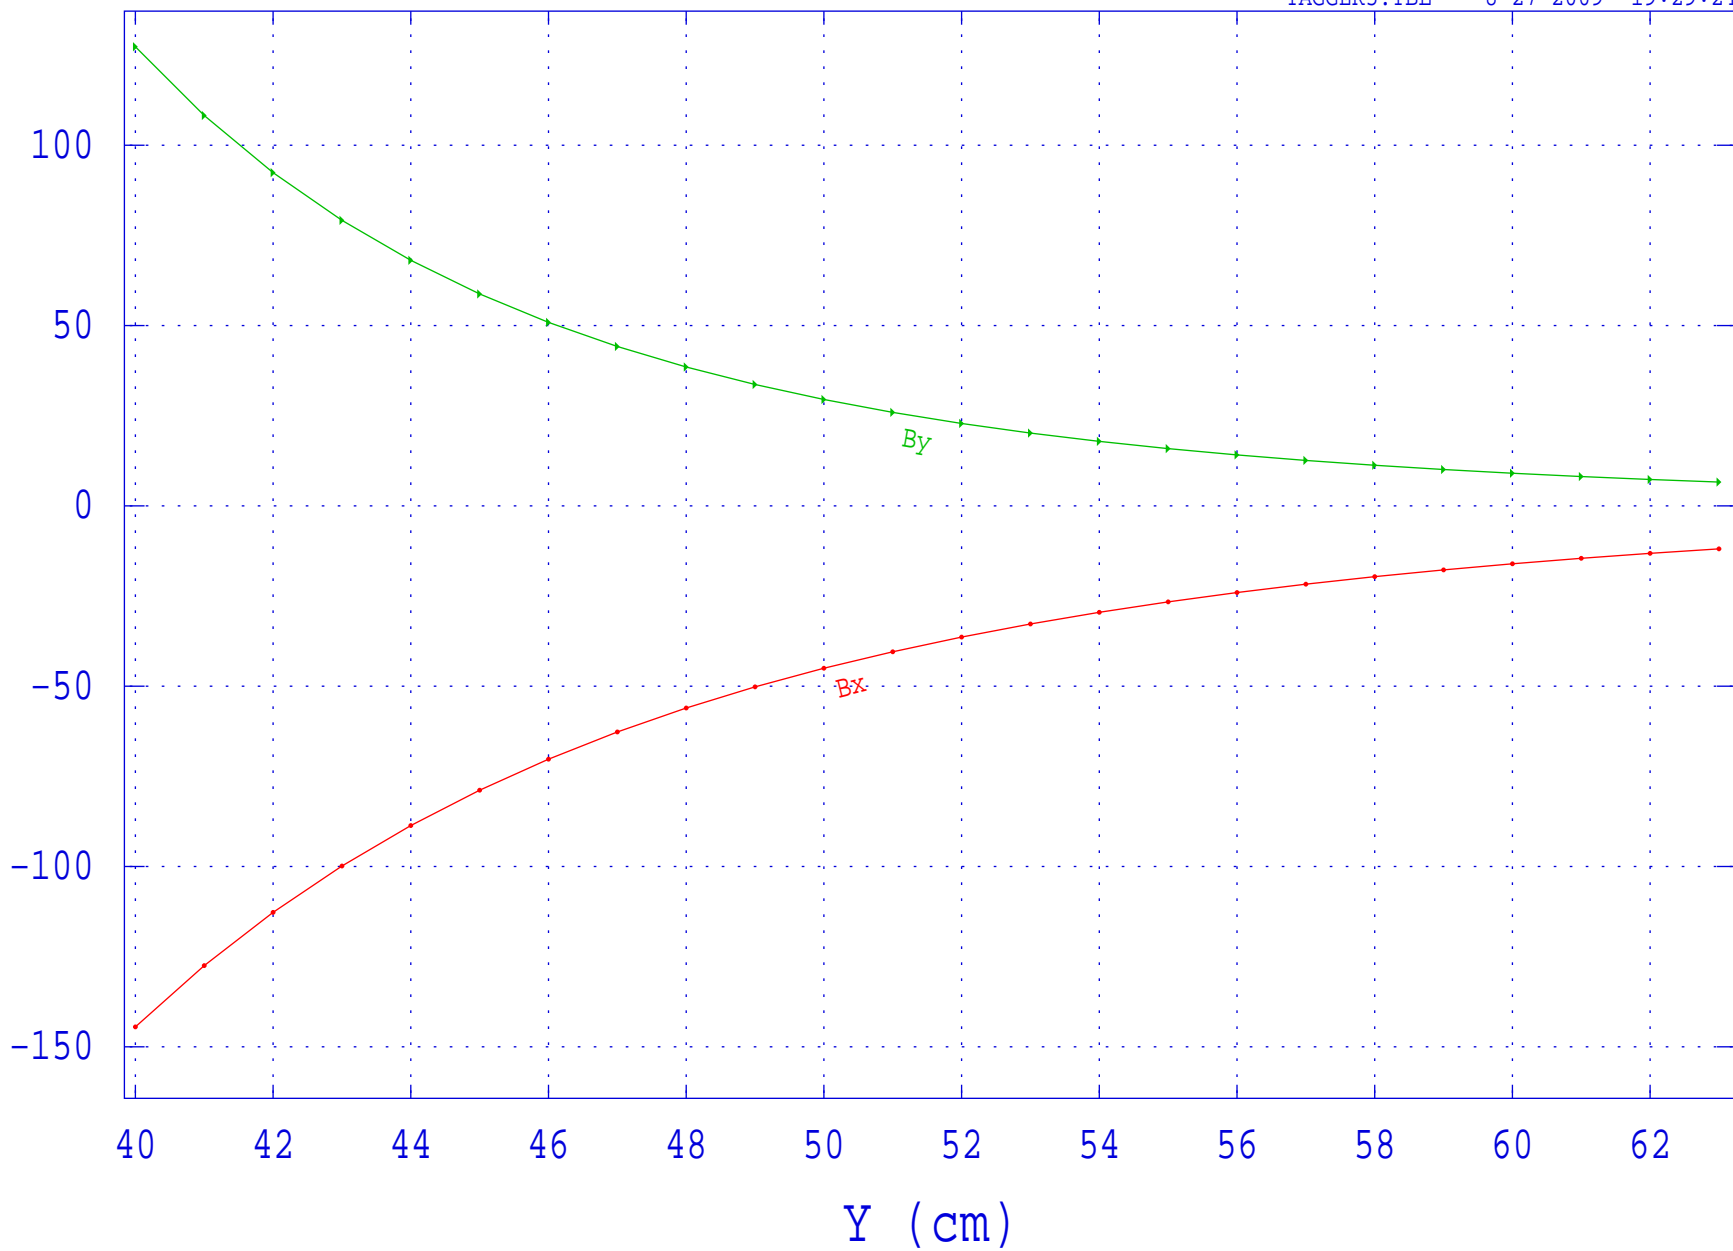

Magnetic field data from file TAGGER_D_HALF_1006_02.AM
Problem title line 1: Hall D Tagger Magnet, steel 1006

Magnetic field data from file TAGGER_D_HALF_1006_02.AM
Problem title line 1: Hall D Tagger Magnet, steel 1006

TAGGER4.TBL 8-27-2009 19:43:52

Magnetic field data from file TAGGER_D_HALF_1006_02.AM
Problem title line 1: Hall D Tagger Magnet, steel 1006

TAGGER5.TBL 8-27-2009 19:29:24

Magnetic field data from file TAGGER_D_HALF_1006_02.AM
Problem title line 1: Hall D Tagger Magnet, steel 1006

TAGGER6.TBL 8-27-2009 19:30:14