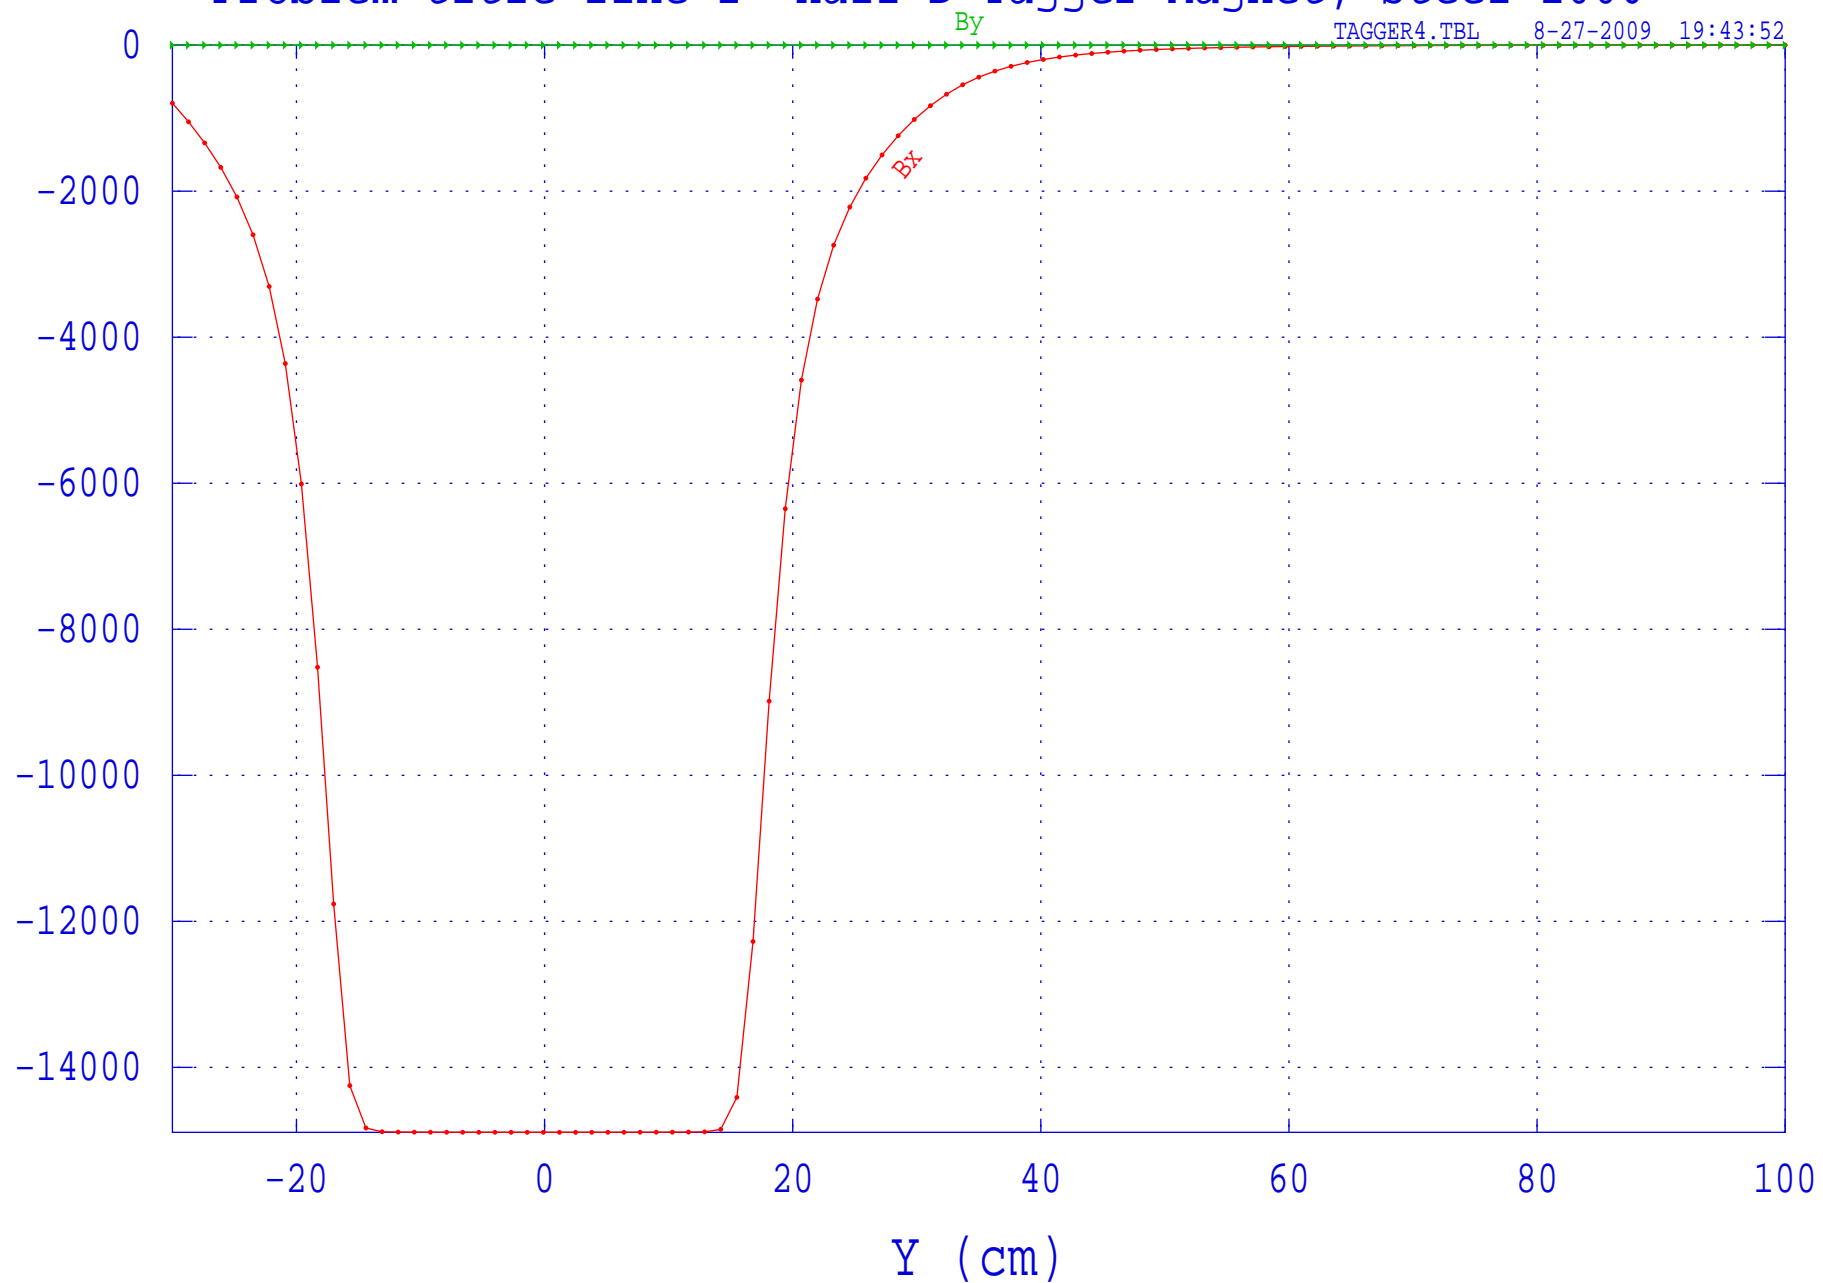

Magnetic field data from file TAGGER_D_HALF_1006_02.AM
Problem title line 1: Hall D Tagger Magnet, steel 1006

Magnetic field data from file TAGGER_D_HALF_1006_02.AM
Problem title line 1: Hall D Tagger Magnet, steel 1006

TAGGER4.TBL 8-27-2009 19:43:52

Magnetic field data from file TAGGER_D_HALF_1006_02.AM
Problem title line 1: Hall D Tagger Magnet, steel 1006

TAGGER5.TBL 8-27-2009 19:29:24

Magnetic field data from file TAGGER_D_HALF_1006_02.AM
Problem title line 1: Hall D Tagger Magnet, steel 1006