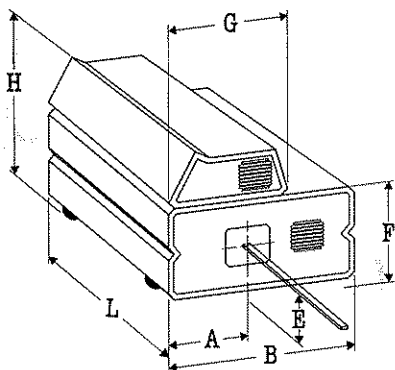

Specifications for EMG 1000i series

Laser medium	ArF	KrCl	KrF	XeCl	N₂	XeF	
Wavelength	193	222	248	308	337	351	(nm)
Pulse energy	200	35	250	150	5	80	(mJ)
Average power							
EMG 1001i	6	1.2	12	6.5	0.2	4	(W)
EMG 1002i	12	2.5	25	13	0.5	8	(W)
EMG 1003i	25	5	50	25	1	15	(W)
EMG 1004i	10		25	20			(W)
Maximum pulse rate							
EMG 1001i				50			(Hz)
EMG 1002i				100			(Hz)
EMG 1003i				200			(Hz)
EMG 1004i	400		500	500			(Hz)
Pulse width (typ.)	17	10	23	17	4	20	(ns)
Pulse to pulse stability	6	10	4	3	1	6	(±%)
Number of shots at constant power level (using the GP 2000* gas purifier)	5	n.m.	10	20	n.m.	n.m.	(10⁶)
Beam dimensions							
EMG 1001i – EMG 1003i				hor. 22, vert. 6–10			(mm)
EMG 1004i				hor. 18, vert. 5–10			(mm)

* GP 2000 Gas Purifiers are manufactured for Lambda Physik by Oxford Lasers LTD., Oxford, U.K.

Physical dimensions

Vacuum pump ca. 23x24x53, 23 kg
Power requirements: 380 V/50 Hz or 208 V/60 Hz
or 208V/50 Hz. 4.5 kVA.
Water cooling: up to 4 liters per minute

- A = 360
- B = 840
- E = 250 – 280 adj
- F = 450 – 480 adj
- H = 690 – 740 adj
- G = 540
- L = 1400

Lambda Physik GmbH

Hans-Böckler-Straße 12 · D-3400 Göttingen · Telefon (0551) 6938-0 · Telex 96633 · Telefax (0551) 68691 (G III)
Main U.S. Office: 289 Great Road · Acton · MA 01720 · Phone (617) 263-1100 · Telefax 617-263-4296